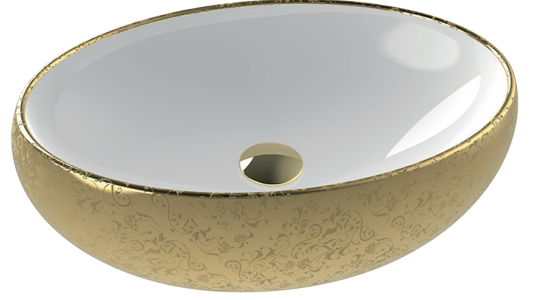

# FLAWLESS

## Gövde Üstü Lavabo Countertop Washbasin

FALG06002FD0x

Fine Fire Clay

### Renkler & Colors

Dış Altın Dekorlu İç Beyaz / Outside Gold Decor Inside White, Dış Saten Rose Gold Dekorlu İç Saten Beyaz / Outside Satin Rose Gold Decor Inside Satin White