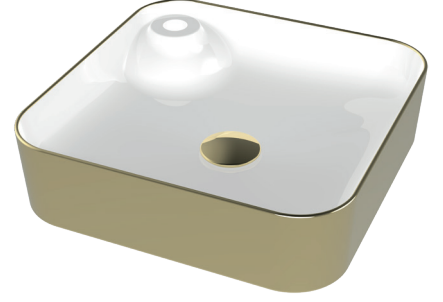

FLAWLESS

Gövde Üstü Lavabo Countertop Washbasin

FALG04302FD1x

Fine Fire Clay

Renkler & Colors

Saten Beyaz / Satin White, Dış Altın Kaplama İç Beyaz / Outside Gold Coated Inside White, Dış Rose Gold Kaplama İç Beyaz / Outside Rose Gold Coated Inside White, Dış Platin Kaplama İç Beyaz / Outside Platinum Coated Inside White